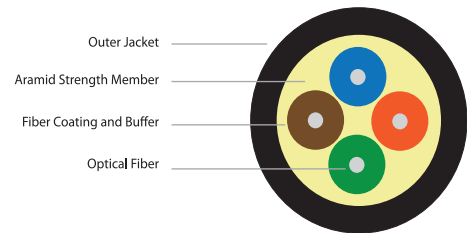

DP Series

Plenum Rated Distribution Indoor Optical Fiber Cables

Part Number: **CWF-Dxxx**P** (see below for variations)
Description: **Plenum Rated Distribution Indoor/Outdoor Optical Fiber Cables**

Materials & Dimensions

Fiber Type and ** Part Number Code	SM = Single-Mode 9um MM = Multi-Mode 62.5um OM1 MM5 = Multi-Mode 50u OM2 MM53 = Multi-Mode 50u OM3 MM54 = Multi-Mode 50u OM4
Cladding	Glass, 125um diameter
Primary Coating	UV Cured Acrylate, 245um diameter
Secondary Buffer	PVC, 900um diameter
Overall Strength Member	Aramid Yarn
Overall Jacket	Flexible Plenum (black)

Performance Characteristics

Impedance Resistance	Crush Resistance	Proof Test Levels	Operating Temperature	Listing
1000 impacts (EIA-455-25A)	1500 N/cm (EIA-455-41A)	100 kpsi	-40°C to 70°C	(UL) OFNP (CSA) FT-6