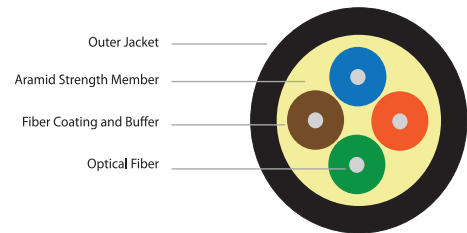

#### Materials & Dimensions

Fiber Type and ** Part Number Code	<b>SM</b> = Single-Mode 9um <b>MM</b> = Multi-Mode 62.5um OM1 <b>MM5</b> = Multi-Mode 50u OM2 <b>MM53</b> = Multi-Mode 50u OM3 <b>MM54</b> = Multi-Mode 50u OM4
Cladding	Glass, 125um diameter
Primary Coating	UV Cured Acrylate, 245um diameter
Secondary Buffer	PVC, 900um diameter
Overall Strength Member	Aramid Yarn
Overall Jacket	Flexible Plenum (black)